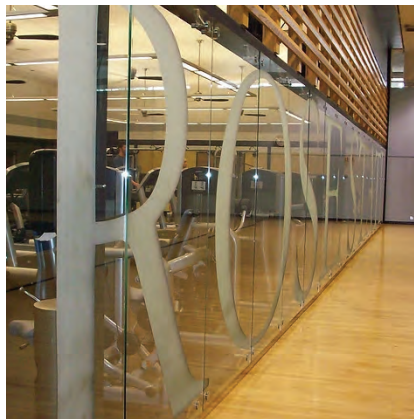

Our Promise:

“We are committed to bringing value to the projects we produce for our customers. With a quality-first approach and always providing the best solution for your project, we are driven to exceed your expectations of workmanship and service.”

Gus TietSORT | Curt Tyszko
Managing Partners

The TietSORT Family of Companies: