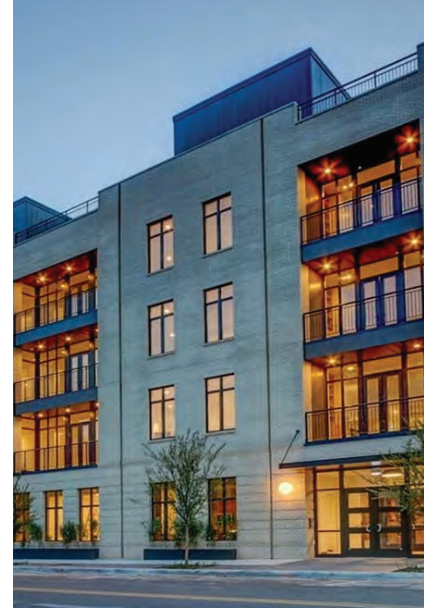

Our Promise:

“We are committed to bringing value to the projects we produce for our customers. With a quality-first approach and always providing the best solution for your project, we are driven to exceed your expectations of workmanship and service.”

Gus TietSORT | Curt Tyszko
Managing Partners

The TietSORT Family of Companies: