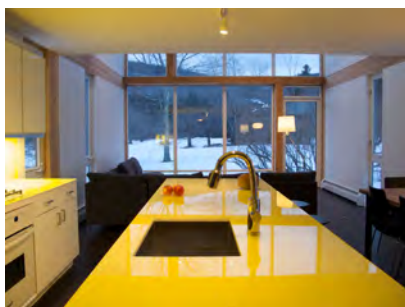

COLOR LITE

IN A WORD 'SPECTACULAR!'

'Spectacular' because that is what your project deserves and that's what COLOR-Lite™ delivers!

Produced right here in Oklahoma, our exclusive COLOR-Lite™ systems include customized architectural back-painted glass wall panels, partitions, doors, marker boards, counter-tops and so much more to bring a beautiful design aesthetic to any interior. COLOR-Lite™ expands the limits of commercial, residential and office interior design. With a wide variety of color options and innovative substrates - there are virtually no limits when it comes to your creativity.

If you are an architect, interior office or residential designer with a desire to stand out from the ordinary - COLOR-Lite™ provides beautiful focal points for your next installation. Ask for a FREE estimate today!

FEATURED PRODUCTS:

- Architectural Wall Panels
- Marker Boards
- Custom Glass Countertops
- Stand-Alone Partitions
- Office Partitions
- Heavy Glass Doors
- All-Glass Partitions
- Double-Sided Glass
- Magnetic Boards